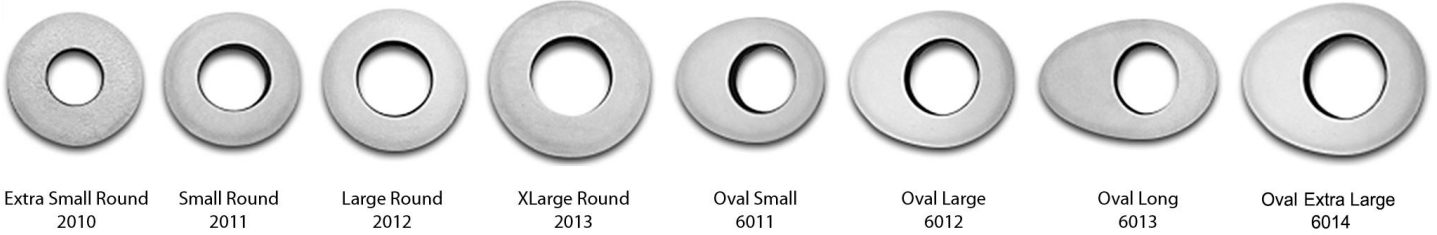

Camera Eyecushion Selector Chart

Camera	Oval Extra Large 6014	Oval Long 6013	Oval Large 6012	Oval Small 6011	Extra Large Round 2013	Large Round 2012	Small Round 2011	ExtraSmall Round 2010
Sony HD			X					
Sony HD (large padded eyecup)					X			
Sony HDRFX 1000							X	
Sony HDWF900R			X					
Sony HVR-HD1000			X					
Sony HVR-S270	X							
Sony HXR-MC1500			X					
Sony HXR-MC2000			X					
Sony HXR-NX70			X					
Sony NEX-FS100E: two sizes available		X	X					
Sony PDF150		X						
Sony PDF170			X					
Sony PMW 200		X						
Sony PXW-X70		X						
Viper HD			X					
Zacuto Z-Finder			X