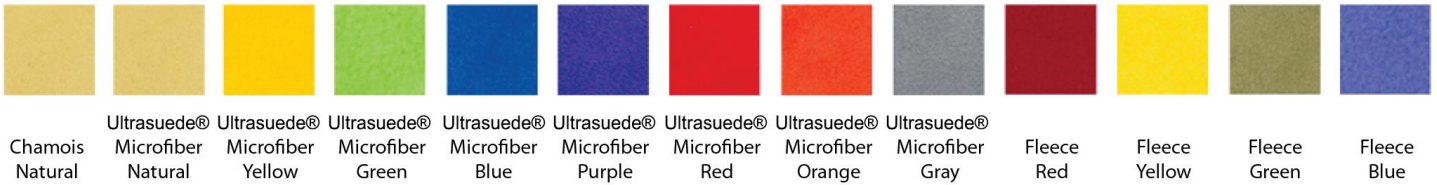

Camera Eyecushion Selector Chart

Camera	Oval Extra Large 6014	Oval Long 6013	Oval Large 6012	Oval Small 6011	Extra Large Round 2013	Large Round 2012	Small Round 2011	ExtraSmall Round 2010
Sony HD			X					
Sony HD (large padded eyecup)					X			
Sony HDRFX 1000							X	
Sony HDWF900R			X					
Sony HVR-HD1000			X					
Sony HVR-S270	X							
Sony HXR-MC1500			X					
Sony HXR-MC2000			X					
Sony HXR-NX70			X					
Sony NEX-FS100E: two sizes available		X	X					
Sony PDF150		X						
Sony PDF170			X					
Sony PMW 200		X						
Sony PXW-X70		X						
Viper HD			X					
Zacuto Z-Finder			X