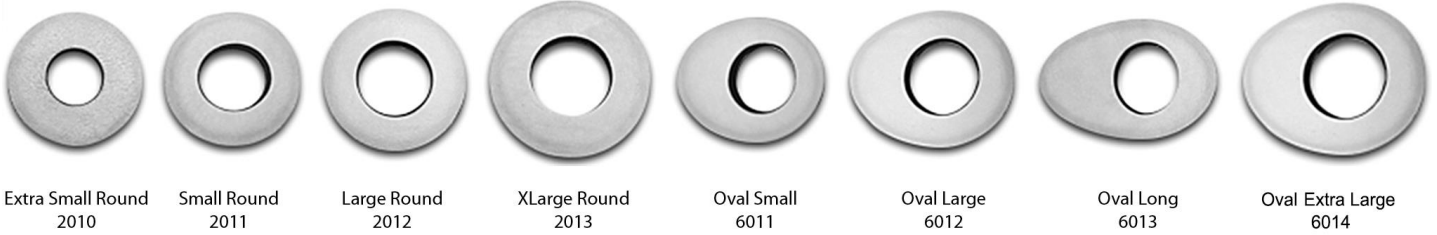

# Camera Eyecushion Selector Chart

Camera	Oval Extra Large 6014	Oval Long 6013	Oval Large 6012	Oval Small 6011	Extra Large Round 2013	Large Round 2012	Small Round 2011	ExtraSmall Round 2010
Aaton 16							X	
Aaton 35							X	
Alphatron	X							
Arri 235 (small or large round depending on your preference)						X	X	
Arri 435 (small or large round depending on your preference)						X	X	
Arri 535 (small or large round depending on your preference)						X	X	
Arri Alexa & Arri Amira (small or large round depending on your preference)						X	X	
Arri SR2 & Arri SR3 (small or large round depending on your preference)						X	X	
Blackmagic URSA camera eyecup			X					
Bolex H16: two sizes available				X		X		
Canon C100: original eyecup								X
Canon C100: compatible add-on eyecup			X					
Canon C100: C-Cup						X		
Canon C300	X							

# Camera Eyecushion Selector Chart

Extra Small Round 2010    Small Round 2011    Large Round 2012    XLarge Round 2013    Oval Small 6011    Oval Large 6012    Oval Long 6013    Oval Extra Large 6014

Chamois Natural    Ultrasuede® Microfiber Natural    Ultrasuede® Microfiber Yellow    Ultrasuede® Microfiber Green    Ultrasuede® Microfiber Blue    Ultrasuede® Microfiber Purple    Ultrasuede® Microfiber Red    Ultrasuede® Microfiber Orange    Ultrasuede® Microfiber Gray    Fleece Red    Fleece Yellow    Fleece Green    Fleece Blue