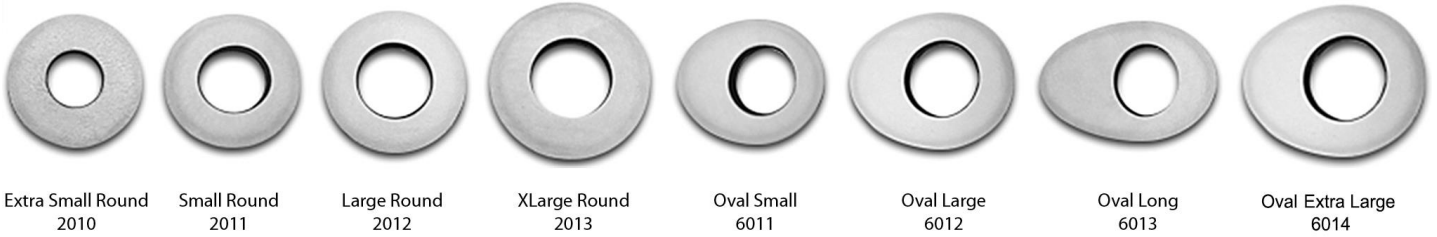

Camera Eyecushion Selector Chart

Ultrasuede® Ultrasuede® Ultrasuede® Ultrasuede® Ultrasuede® Ultrasuede® Ultrasuede® Ultrasuede®
Chamois Natural Microfiber Natural Microfiber Yellow Microfiber Green Microfiber Blue Microfiber Purple Microfiber Red Microfiber Orange Microfiber Gray Fleece Red Fleece Yellow Fleece Green Fleece Blue

Camera	Oval Extra Large 6014	Oval Long 6013	Oval Large 6012	Oval Small 6011	Extra Large Round 2013	Large Round 2012	Small Round 2011	ExtraSmall Round 2010
Panavision Millennium							X	
PNC VF4		X						
Red Bomb EVF								X
Red One Digital Camera: two sizes available						X	X	
Small HD							X	
Sony 900			X					
Sony 900S			X					
Sony Betacam				X				
Sony DCR-SD1000			X					
Sony DNW-7		X						
Sony EX1: two sizes available			X	X				
Sony EX3: two sizes available			X	X				
Sony F3					X			
Sony F3 XDCAM					X			
Sony F55 4K			X					
Sony FS5		X						
Sony FS7			X