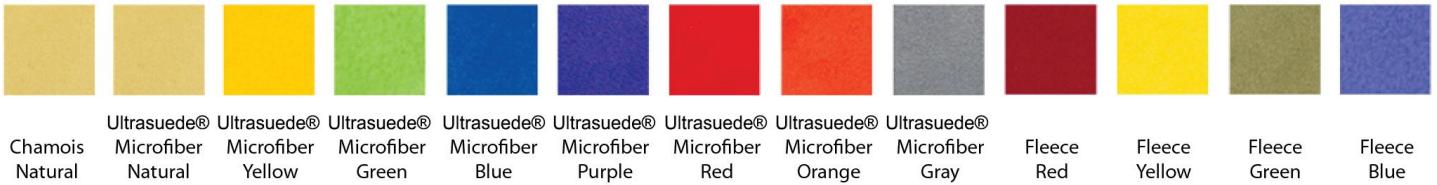

# Camera Eyecushion Selector Chart

Camera	Oval Extra Large 6014	Oval Long 6013	Oval Large 6012	Oval Small 6011	Extra Large Round 2013	Large Round 2012	Small Round 2011	ExtraSmall Round 2010
Aaton 16							X	
Aaton 35							X	
Alphatron	X							
Arri 235 (small or large round depending on your preference)						X	X	
Arri 435 (small or large round depending on your preference)						X	X	
Arri 535 (small or large round depending on your preference)						X	X	
Arri Alexa & Arri Amira (small or large round depending on your preference)						X	X	
Arri SR2 & Arri SR3 (small or large round depending on your preference)						X	X	
Blackmagic URSA camera eyecup			X					
Bolex H16: two sizes available				X		X		
Canon C100: original eyecup								X
Canon C100: compatible add-on eyecup			X					
Canon C100: C-Cup						X		
Canon C300	X							

# Camera Eyecushion Selector Chart

Extra Small Round 2010    Small Round 2011    Large Round 2012    XLarge Round 2013    Oval Small 6011    Oval Large 6012    Oval Long 6013    Oval Extra Large 6014

Chamois Natural    Ultrasuede® Microfiber Natural    Ultrasuede® Microfiber Yellow    Ultrasuede® Microfiber Green    Ultrasuede® Microfiber Blue    Ultrasuede® Microfiber Purple    Ultrasuede® Microfiber Red    Ultrasuede® Microfiber Orange    Ultrasuede® Microfiber Gray    Fleece Red    Fleece Yellow    Fleece Green    Fleece Blue